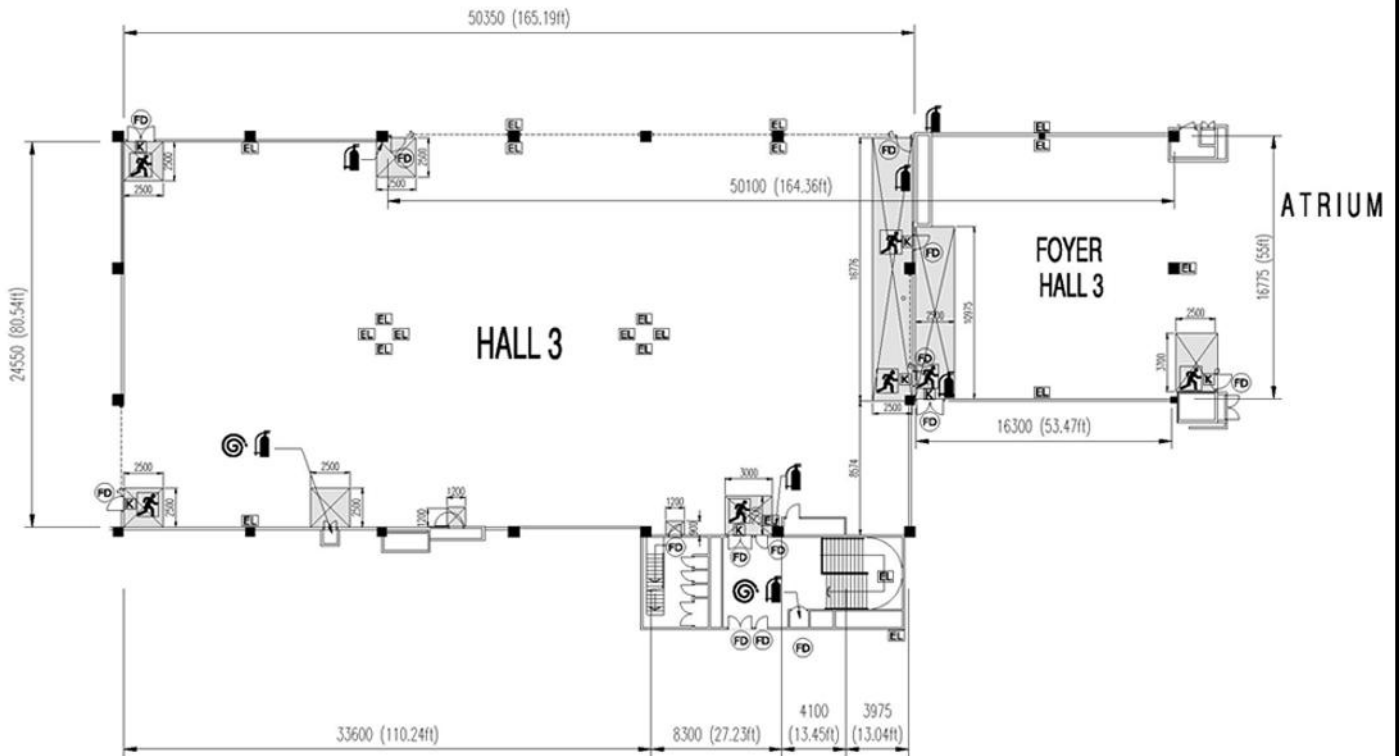

# HALL 3 FLOOR PLAN

LEGEND			
HOSE REEL		FIRE ESCAPE DOOR	
FIRE EXTINGUISHER		ROLLER SHUTTER	
EMERGENCY LIGHT		NO-BUILD ZONES	
KELUAR SIGN			

VENUE	FLOOR AREA		APPROXIMATE DIMENSIONS						APPROXIMATE BOOTH CAPACITY (3 metre x 3 metre)
	Sq.m.	Sq.ft.	Meter			Feet			
			L	W	H	L	W	H	
Hall 3	1,256	13,519	50.3	24.5	7	165.2	80.5	23.3	75
Foyer Hall 3	271	2917	15.1	16.7	7	49.6	55	23.3	16