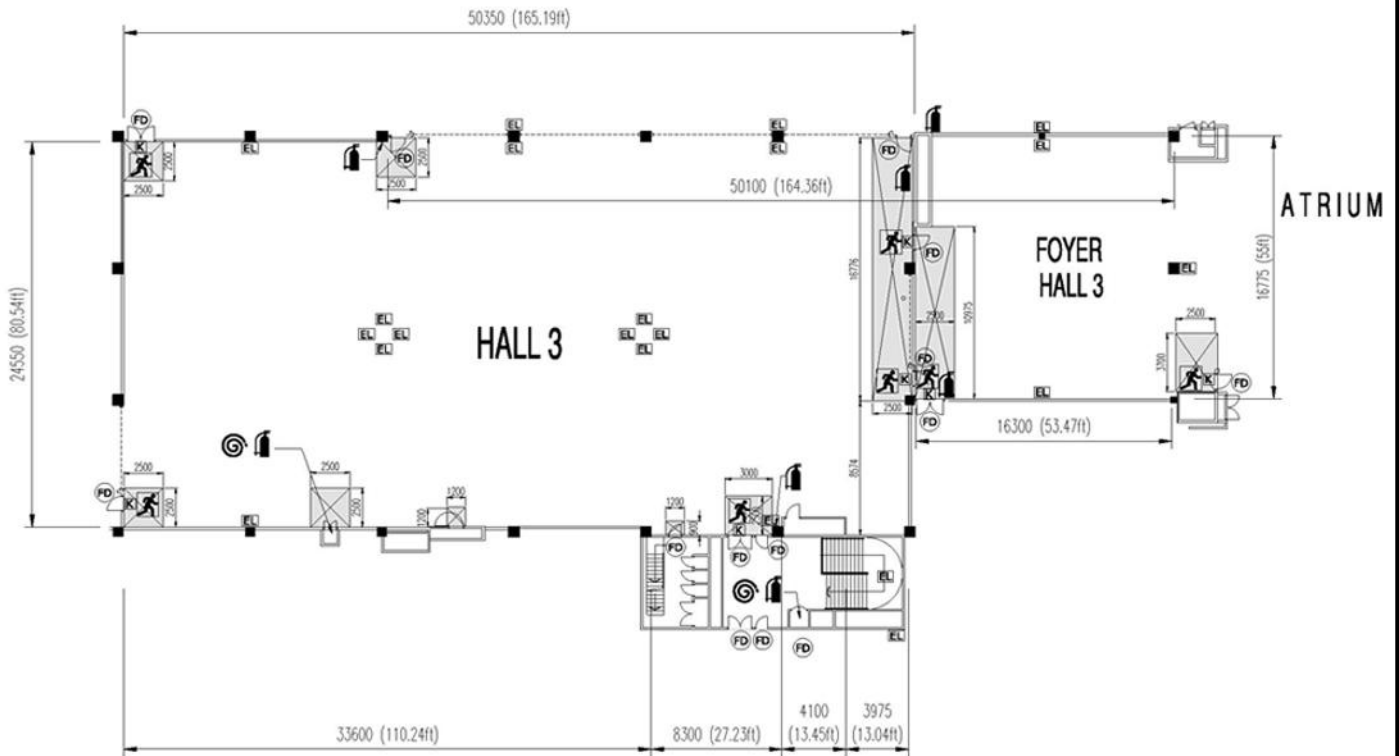

# HALL 3 FLOOR PLAN

LEGEND			
HOSE REEL		FD	FIRE ESCAPE DOOR
FIRE EXTINGUISHER			ROLLER SHUTTER
EL			NO-BUILD ZONES

VENUE	FLOOR AREA		APPROXIMATE DIMENSIONS						APPROXIMATE BOOTH CAPACITY (3 metre x 3 metre)
	Sq.m.	Sq.ft.	Meter			Feet			
			L	W	H	L	W	H	
Hall 3	1,256	13,519	50.3	24.5	7	165.2	80.5	23.3	75
Foyer Hall 3	271	2917	15.1	16.7	7	49.6	55	23.3	16