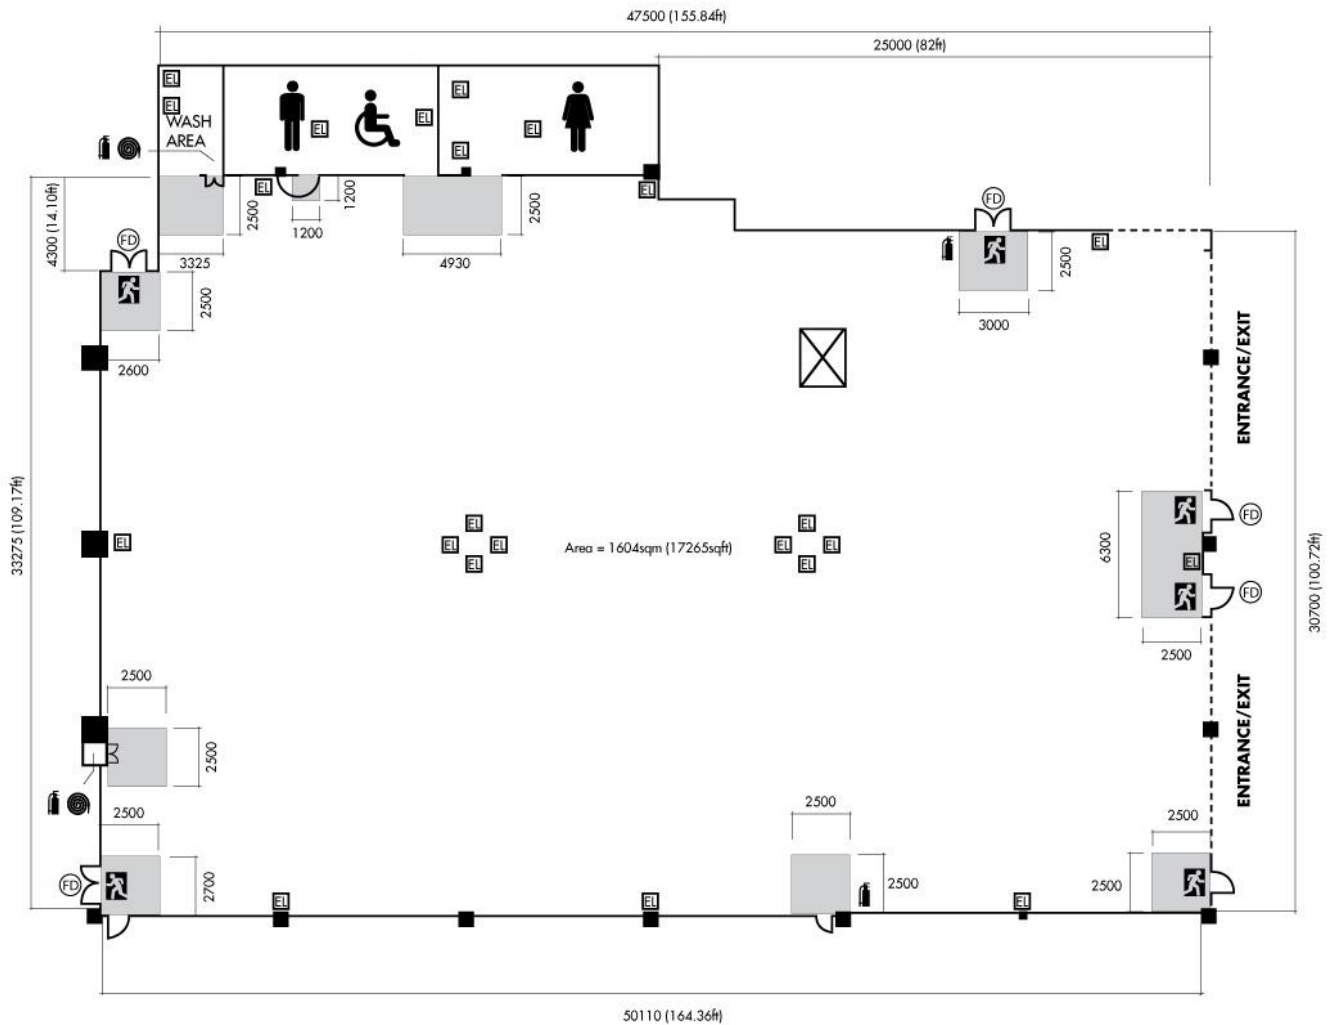

# HALL 2 FLOOR PLAN

LEGEND			
	HOSE REEL		FIRE ESCAPE DOOR
	FIRE EXTINGUISHER		ROLLER SHUTTER
	EMERGENCY LIGHT		NO-BUILD ZONES
	KELUAR SIGN		

VENUE	FLOOR AREA		APPROXIMATE DIMENSIONS						APPROXIMATE BOOTH CAPACITY (3 metre x 3 metre)
	Sq.m.	Sq.ft.	Meter			Feet			
			L	W	H	L	W	H	
Hall 2	1,604	17,265	47.5	33.3	7	155.8	109.2	23.3	99