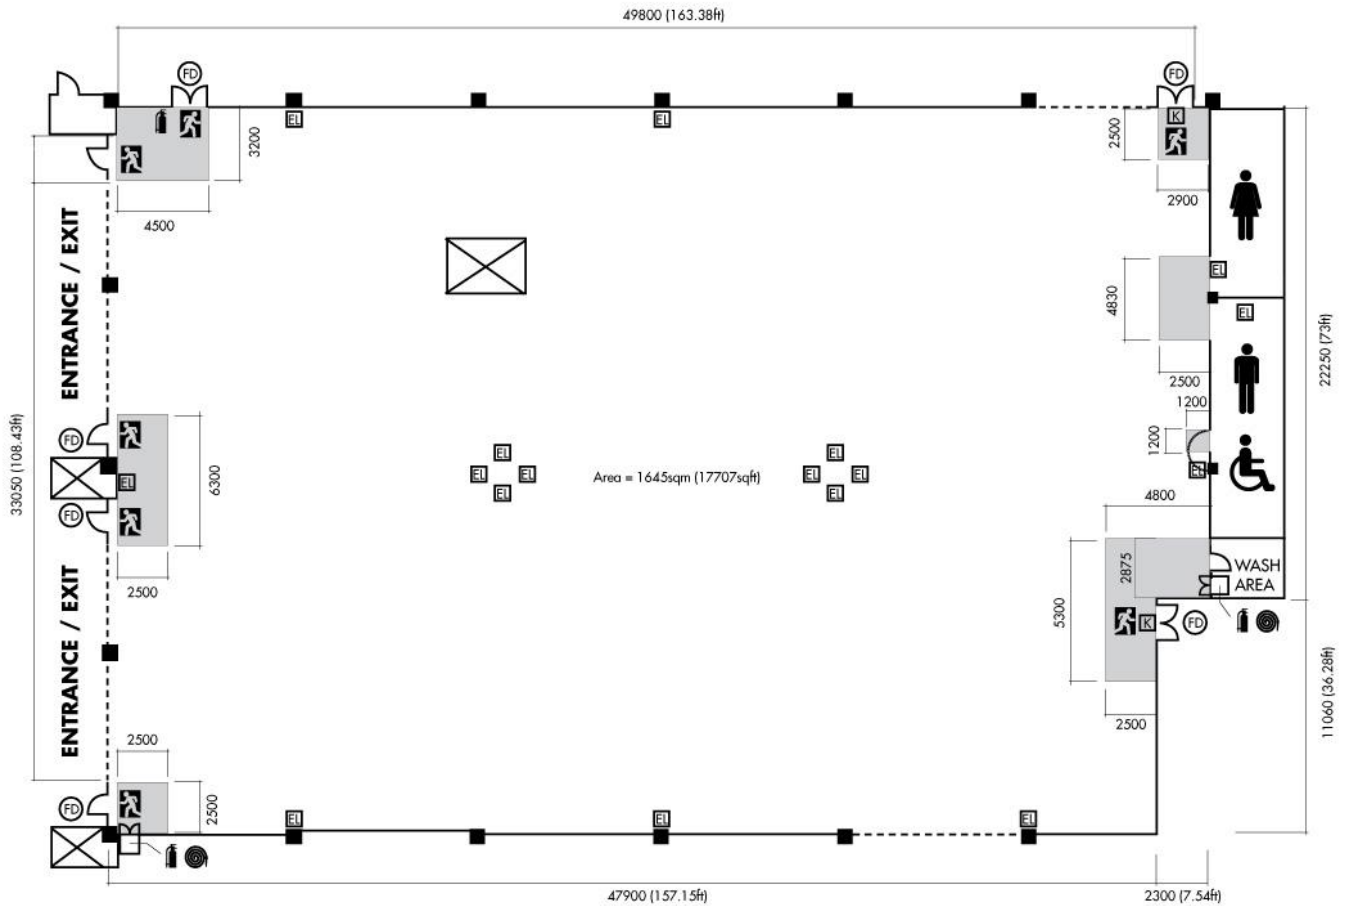

HALL 1 FLOOR PLAN

LEGEND			
	HOSE REEL		FIRE ESCAPE DOOR
	FIRE EXTINGUISHER		ROLLER SHUTTER
	EMERGENCY LIGHT		NO-BUILD ZONES
	KELUAR SIGN		

VENUE	FLOOR AREA		APPROXIMATE DIMENSIONS						APPROXIMATE BOOTH CAPACITY (3 metre x 3 metre)
	Sq.m.	Sq.ft.	Meter			Feet			
			L	W	H	L	W	H	
Hall 1	1,645	17,707	49.8	33	7	163.4	108.4	23.3	109