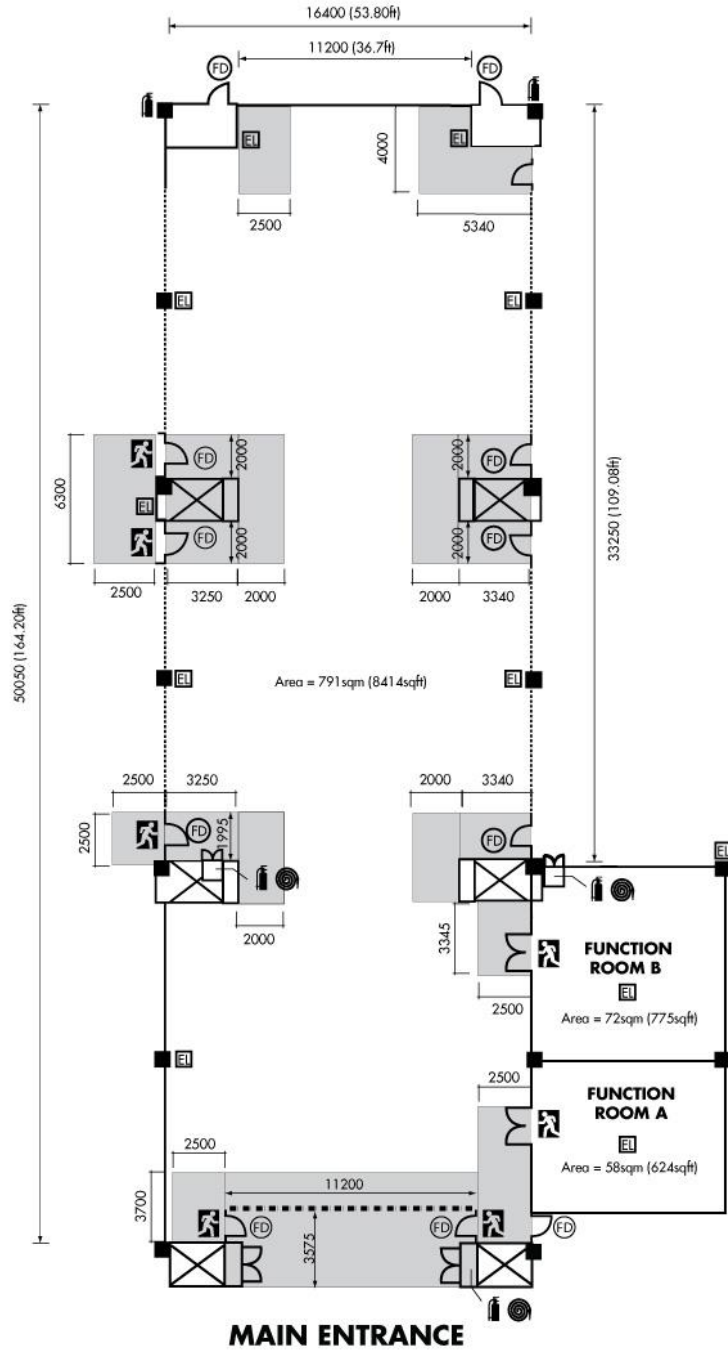

ATRIUM, FUNCTION ROOM A & B

LEGEND	
	HOSE REEL
	FIRE EXTINGUISHER
	EMERGENCY LIGHT
	KELUAR SIGN
	FIRE ESCAPE DOOR
	ROLLER SHUTTER
	NO-BUILD ZONES

VENUE	FLOOR AREA		APPROXIMATE DIMENSIONS						APPROXIMATE BOOTH CAPACITY (3 metre x 3 metre)
	Sq.m.	Sq.ft.	Meter			Feet			
			L	W	H	L	W	H	
Atrium	774	8332	16.4	50	8	53.8	164.2	26.6	18
Function Room A 58	624	624	6.47	8.2	3.4	21.5	27.3	11.3	-
Function Room B 72	775	775	8.24	8.2	3.4	27.5	27.3	11.3	-