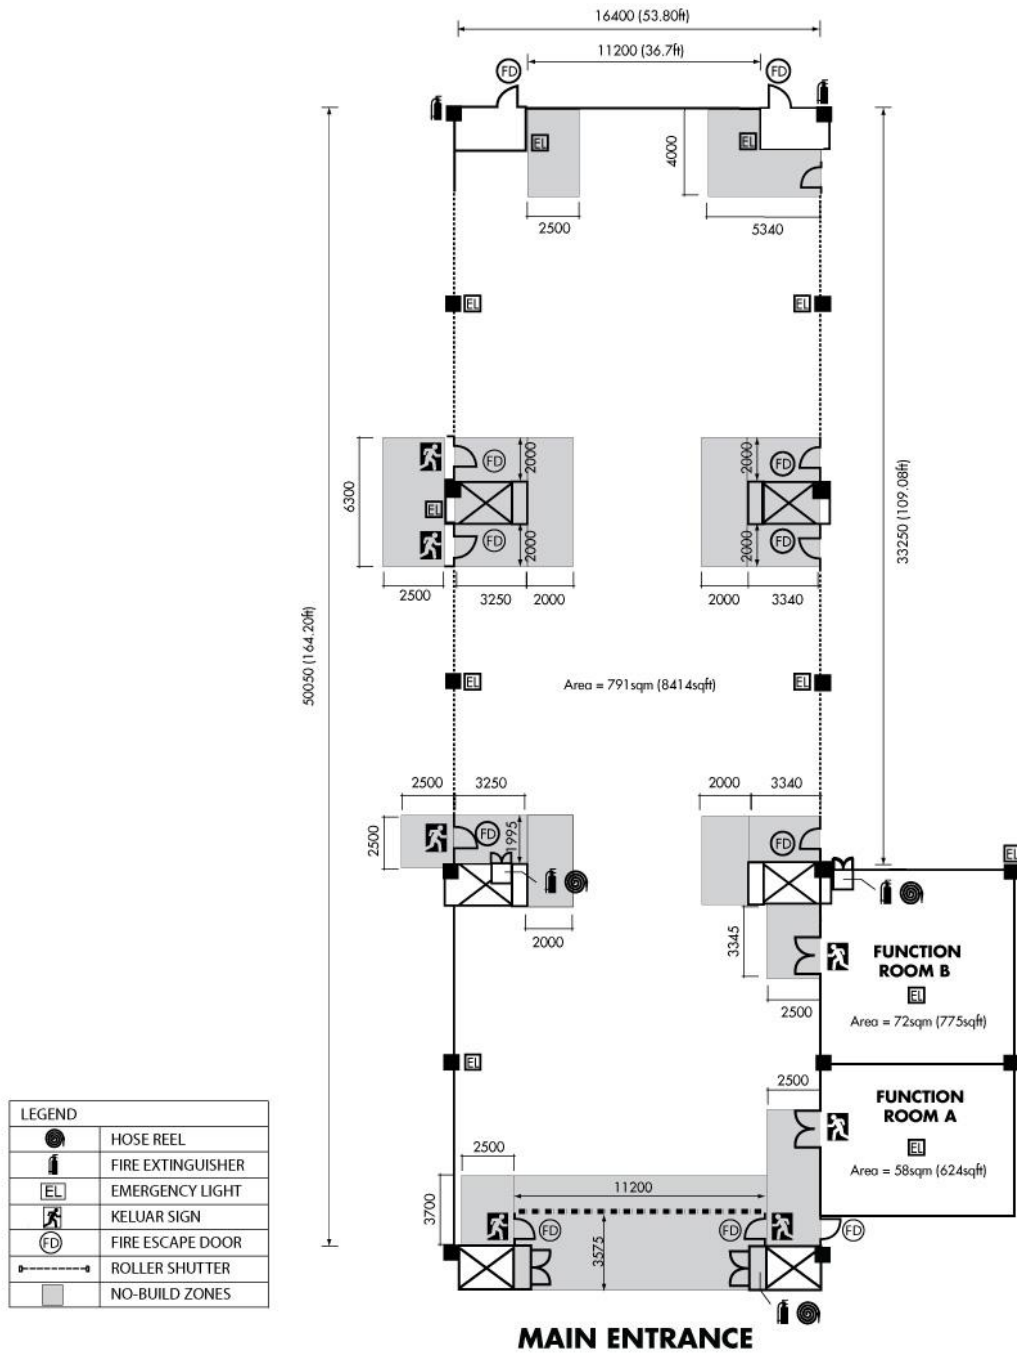

ATRIUM, FUNCTION ROOM A & B

LEGEND	
	HOSE REEL
	FIRE EXTINGUISHER
	EMERGENCY LIGHT
	KELUAR SIGN
	FIRE ESCAPE DOOR
	ROLLER SHUTTER
	NO-BUILD ZONES

VENUE	FLOOR AREA		APPROXIMATE DIMENSIONS						APPROXIMATE BOOTH CAPACITY (3 metre x 3 metre)
	Sq.m.	Sq.ft.	Meter			Feet			
			L	W	H	L	W	H	
Atrium	774	8332	16.4	50	8	53.8	164.2	26.6	18
Function Room A 58	624	624	6.47	8.2	3.4	21.5	27.3	11.3	-
Function Room B 72	775	775	8.24	8.2	3.4	27.5	27.3	11.3	-